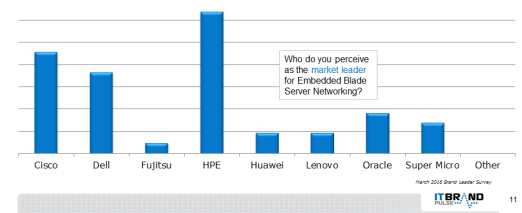

2016 Embedded Blade Server Networking

Overview

The 2016 Brand Leader Survey for *Embedded Blade Server Networking* is non-sponsored research conducted annually by IT Brand Pulse.

Measures perceptions of the people that matter most: IT Pros

IT Pros are the people that implement data center infrastructure making their responses the perceptions that matter most.

Market Leader Embedded Blade Server Networking

Covers various products and six brand leader categories in an annual survey